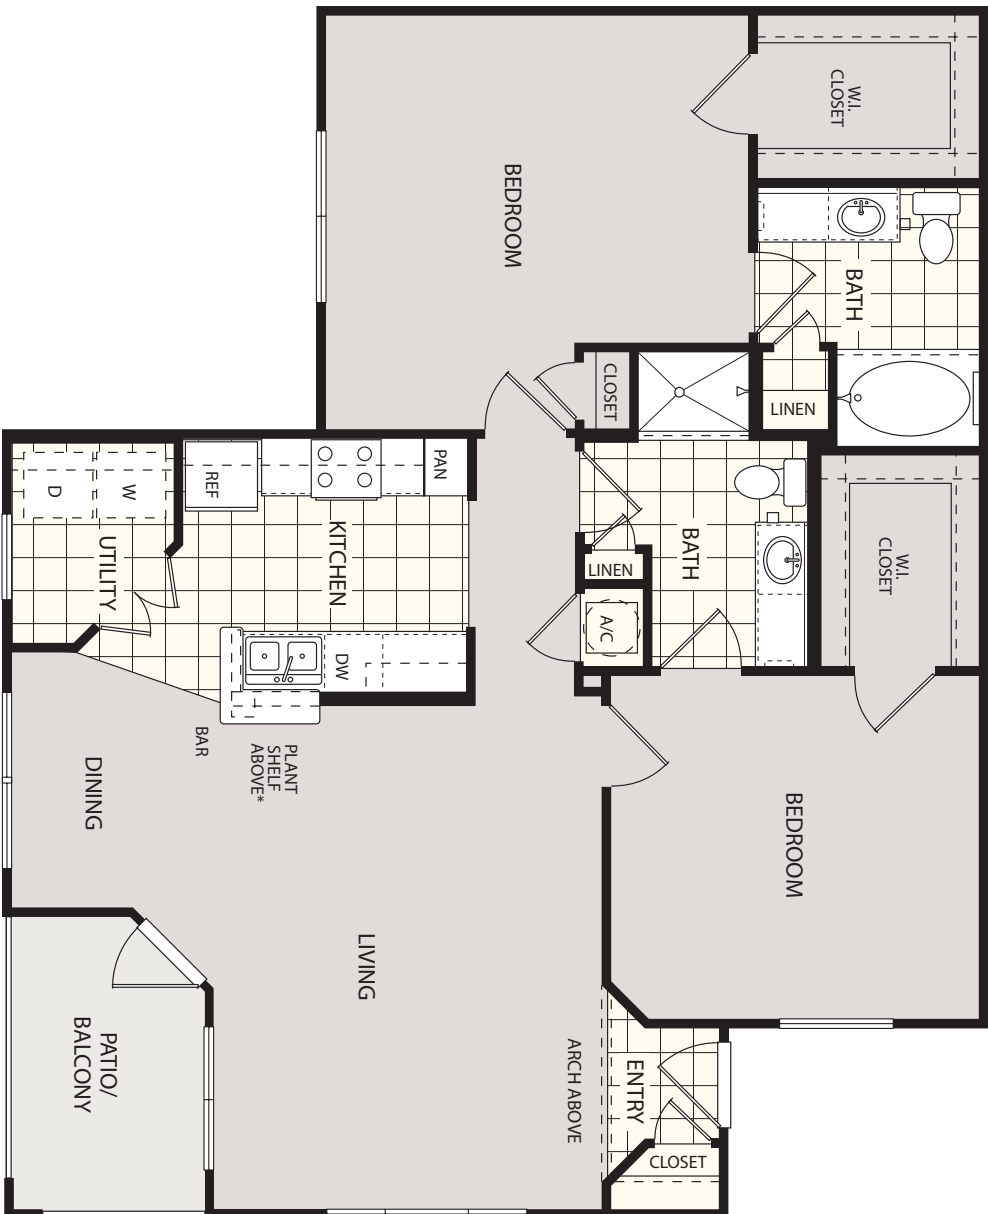

Villa paradiso

1,244 SQ. FT.*
TWO BEDROOM/TWO BATH

*AVAILABLE IN 1ST AND 2ND FLOOR HOMES ONLY.

AVAILABLE IN SELECT CONDOMINIUM HOMES.

THE RESERVE AT JAMIES ISLAND CONDOMINIUMS
PH: (904) 565-6016

10961 BURNETT MILL ROAD
JACKSONVILLE, FL 32256
WWW.RESERVEJAMIESISLAND.COM

ALL DEPICTIONS OF APPLIANCES, COUNTERTOPS, SOFFITS, FLOOR COVERINGS AND OTHER MATTERS OF DETAIL ARE CONCEPTUAL ONLY AND ARE NOT NECESSARILY INCLUDED IN EACH UNIT. CONSULT YOUR AGREEMENT AND THE PROSPECTUS FOR THE ITEMS INCLUDED WITH THE UNIT.